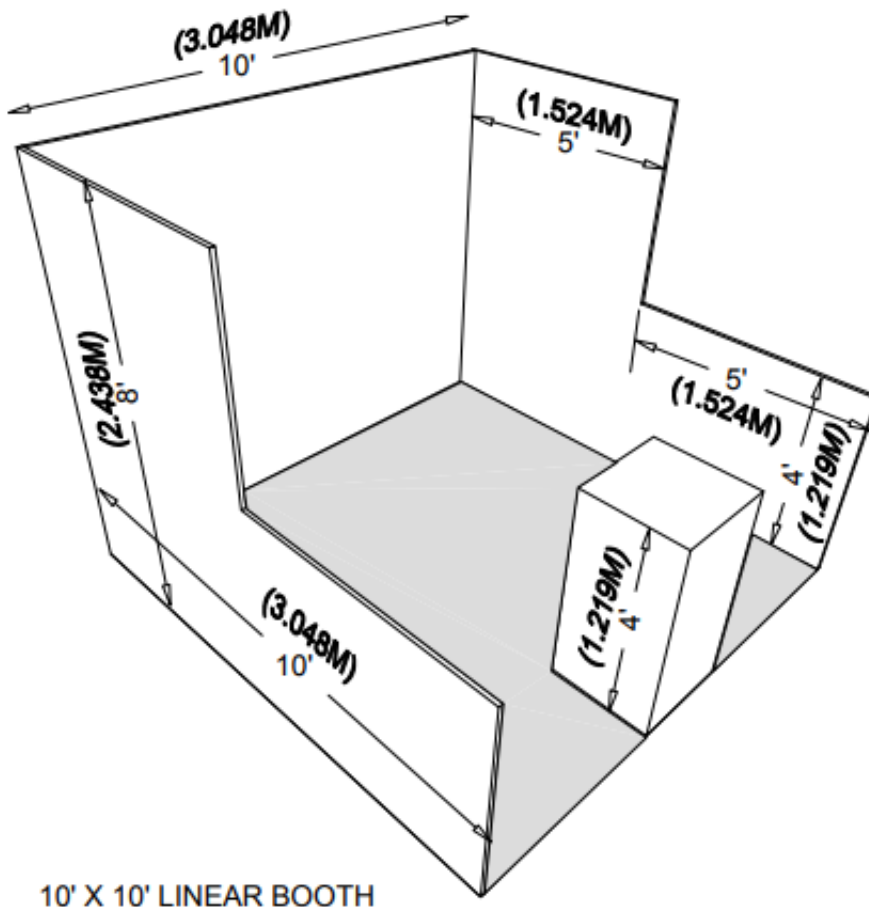

HSCF Convention Booth Guidelines

Linear and Corner Booths

10ft wide x 10ft deep

Maximum height of the back wall 8ft

Rear half of the booth may have exhibit materials that do not exceed 8ft in height

Front half of the booth may have exhibit materials that do not exceed 4ft in height

These same guidelines apply for corner booths

Perimeter Booths

10ft wide x 10ft deep

Maximum height of the back wall 12ft

Rear half of the booth may have exhibit materials that do not exceed 8ft in height

Front half of the booth may have exhibit materials that do not exceed 4ft in height

10' X 10' PERIMETER BOOTH

End-Cap

20ft wide x 10ft deep

Maximum height of the back wall 8ft

Maximum width of the back wall is 10ft at the center of the back wall

Front half of the booth may have exhibit materials that do not exceed 4ft in height

Peninsula

20ft wide x 20ft deep or larger

Maximum height of the back wall 8ft

Maximum width of the back wall is 10ft at the center of the back wall