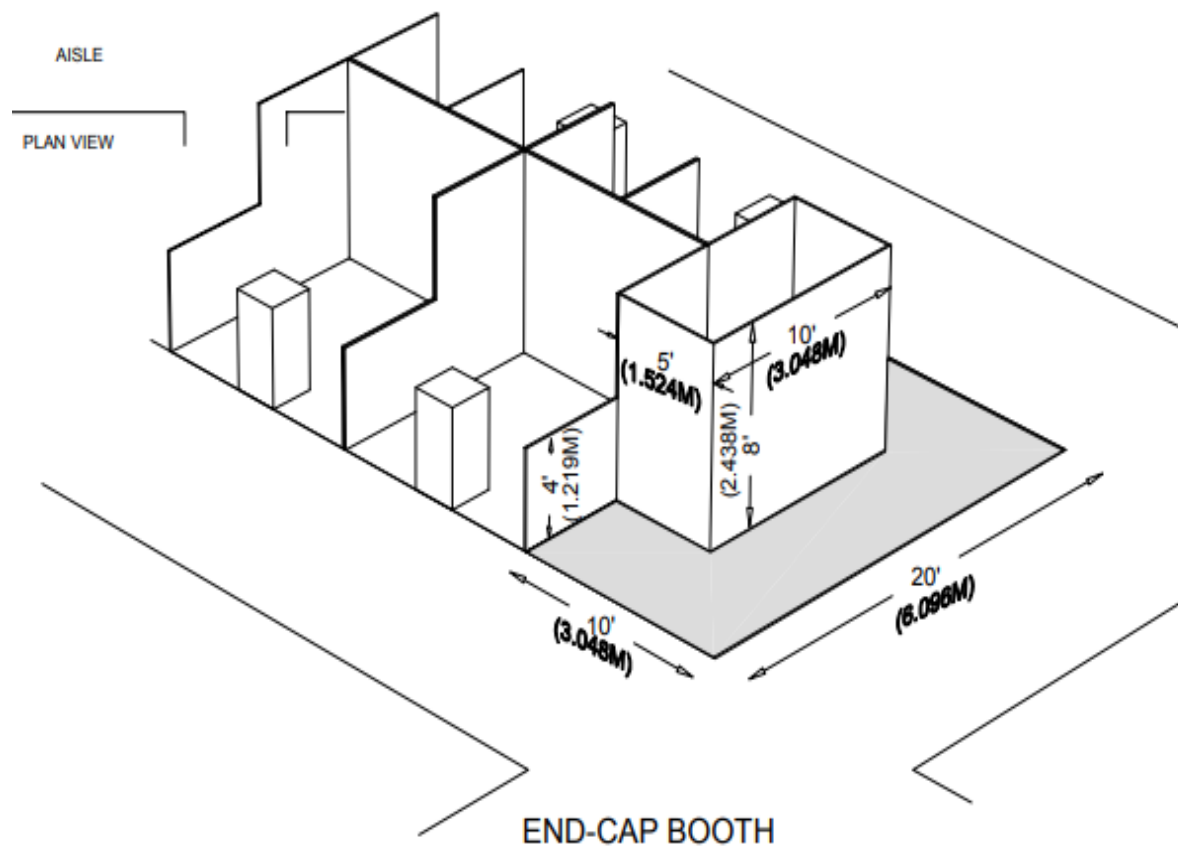

HSCF Convention Booth Guidelines

Linear and Corner Booths

10ft wide x 10ft deep

Maximum height of the back wall 8ft

Rear half of the booth may have exhibit materials that do not exceed 8ft in height

Front half of the booth may have exhibit materials that do not exceed 4ft in height

These same guidelines apply for corner booths

Perimeter Booths

10ft wide x 10ft deep

Maximum height of the back wall 12ft

Rear half of the booth may have exhibit materials that do not exceed 8ft in height

Front half of the booth may have exhibit materials that do not exceed 4ft in height

10' X 10' PERIMETER BOOTH

End-Cap

20ft wide x 10ft deep

Maximum height of the back wall 8ft

Maximum width of the back wall is 10ft at the center of the back wall

Front half of the booth may have exhibit materials that do not exceed 4ft in height

Peninsula

20ft wide x 20ft deep or larger

Maximum height of the back wall 8ft

Maximum width of the back wall is 10ft at the center of the back wall