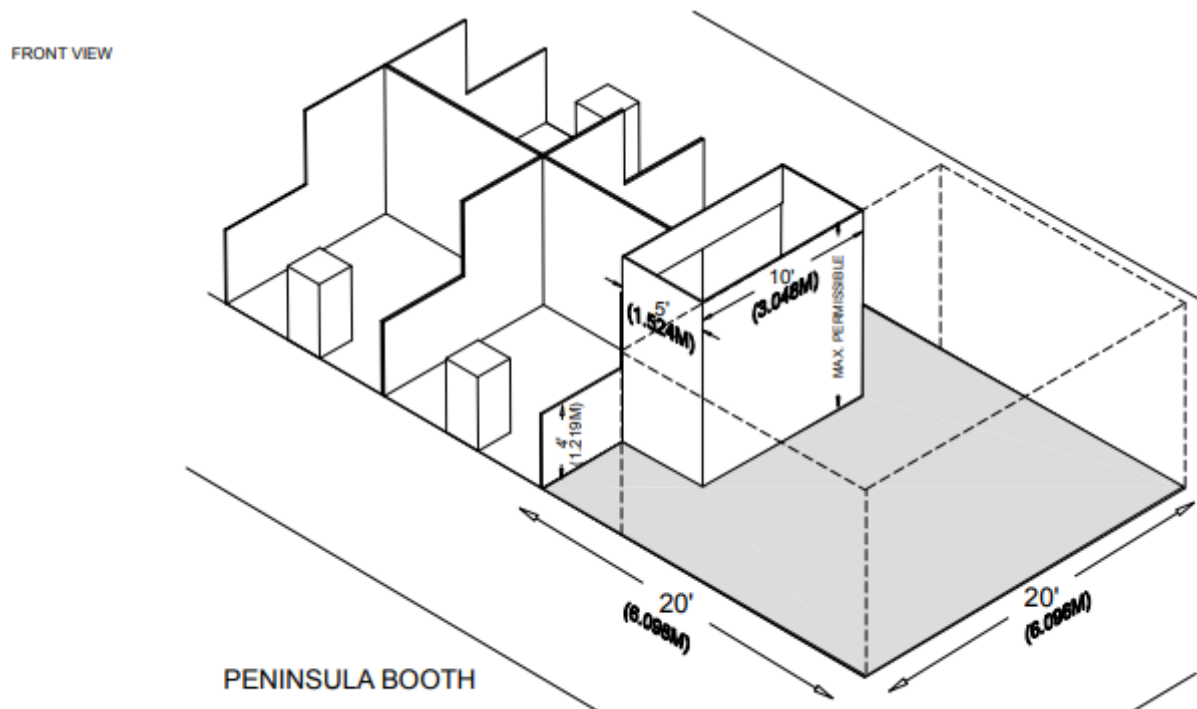

Peninsula

20ft wide x 20ft deep or larger

Maximum height of the back wall 8ft

Maximum width of the back wall is 10ft at the center of the back wall

Rear, center half of the booth may have exhibit materials that do not exceed 8ft in height

Rear sides of the booth (either side of the 10ft back wall) may have materials that do not exceed 4ft in height.

Double sided signs, logos and graphics may be set back 10ft from adjacent booths