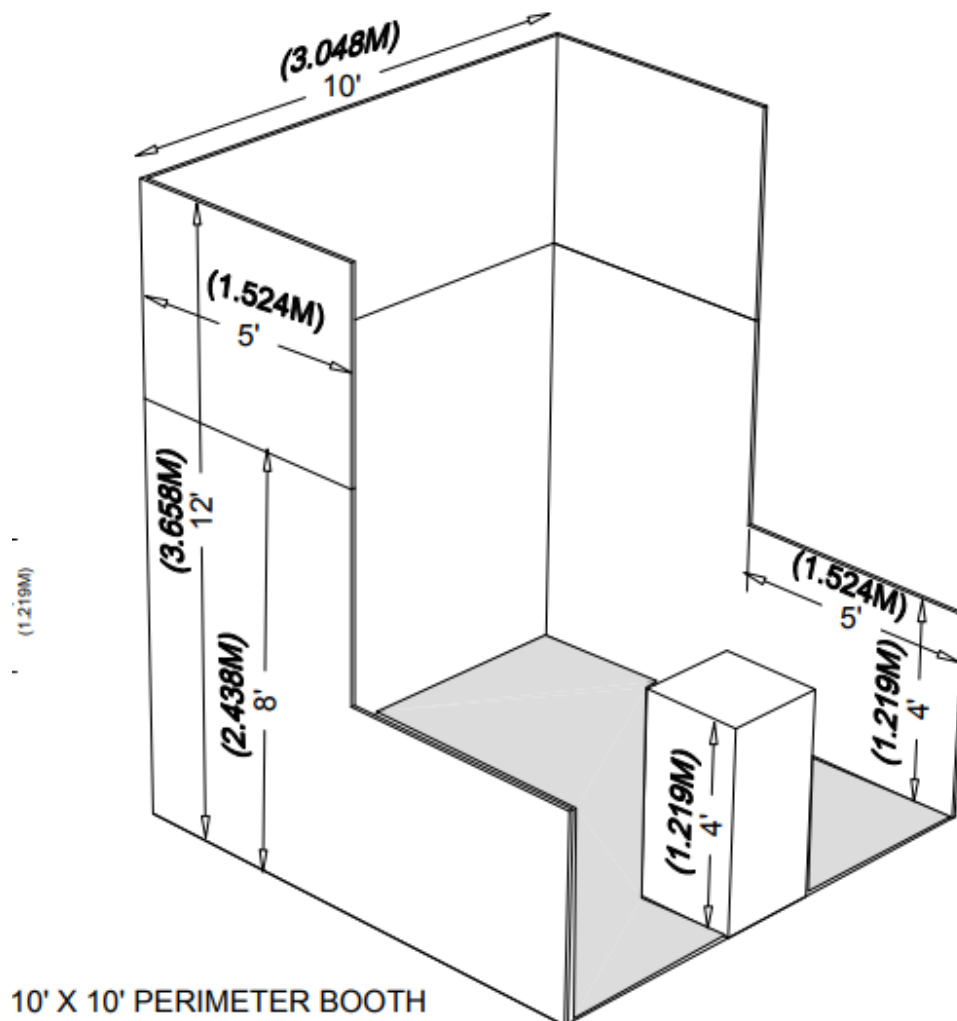

HSCF Convention Booth Guidelines

Linear and Corner Booths

10ft wide x 10ft deep

Maximum height of the back wall 8ft

Rear half of the booth may have exhibit materials that do not exceed 8ft in height

Front half of the booth may have exhibit materials that do not exceed 4ft in height

These same guidelines apply for corner booths

Perimeter Booths

10ft wide x 10ft deep

Maximum height of the back wall 12ft

Rear half of the booth may have exhibit materials that do not exceed 8ft in height

Front half of the booth may have exhibit materials that do not exceed 4ft in height

10' X 10' PERIMETER BOOTH

End-Cap

20ft wide x 10ft deep

Maximum height of the back wall 8ft

Maximum width of the back wall is 10ft at the center of the back wall

Front half of the booth may have exhibit materials that do not exceed 4ft in height

Peninsula

20ft wide x 20ft deep or larger

Maximum height of the back wall 8ft

Maximum width of the back wall is 10ft at the center of the back wall