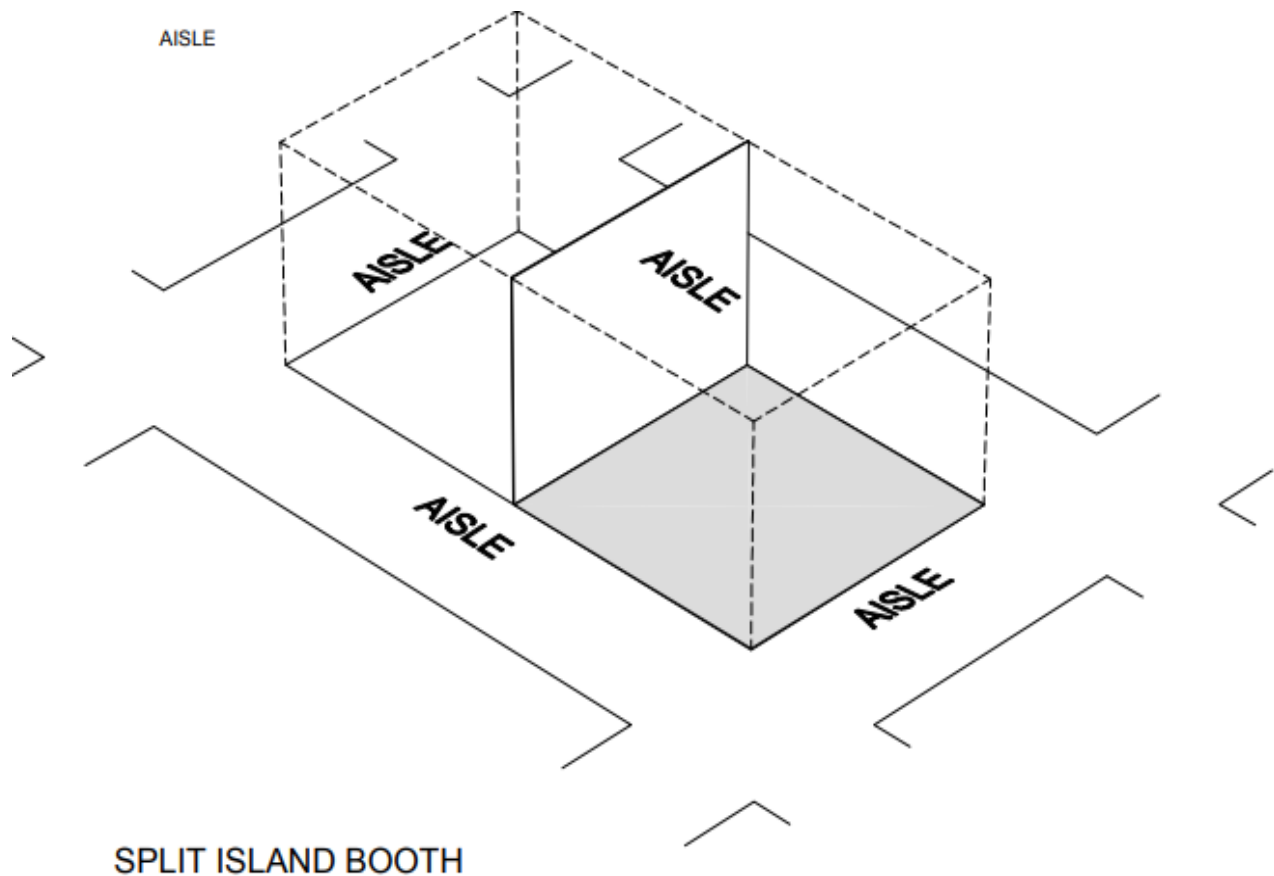

Front half of the booth may have exhibit materials that do not exceed 4ft in height

Peninsula

20ft wide x 20ft deep or larger

Maximum height of the back wall 8ft

Maximum width of the back wall is 10ft at the center of the back wall

Rear, center half of the booth may have exhibit materials that do not exceed 8ft in height

Rear sides of the booth (either side of the 10ft back wall) may have materials that do not exceed 4ft in height.

Double sided signs, logos and graphics may be set back 10ft from adjacent booths

Split Island

Peninsula that backs up to another peninsula

Drape separating the peninsulas will not exceed 8ft in height

No line of sight restrictions on the back wall

Back half of the booth may have exhibit materials exceeding 8ft in height

Double sided signs, logos and graphics may be set back 10ft from adjacent booths

Island

20ft wide x 20ft deep or larger

This booth does not come with drape